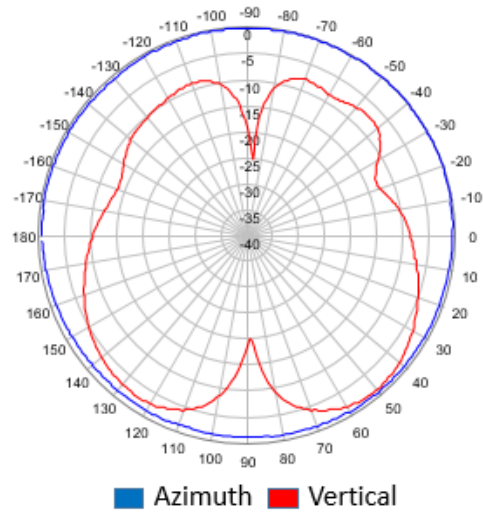

Patterns

Engineering Drawings