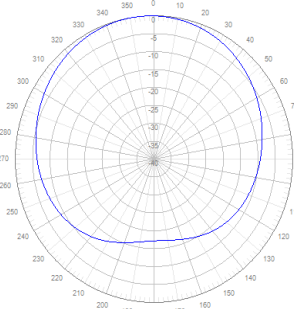

698-2700MHz Directional Panel Antenna

Model No.: IWM0-080V07NB

- Wideband frequency range: AWS 700, CDMA 800/1900, GSM 900/1800, UMTS, LTE and WiMAX.
- Consistent pattern over frequency.
- Low VSWR

Product Specifications:

Electrical				
Frequency Band, MHz	698–800	800–960	1710–2200	2200–2700
Horizontal Beamwidth, degrees	90	83	70	88
Vertical Beamwidth, degrees	72	53	50	50
Gain, dBi	6	6	7	7
VSWR/Return Loss, dB	1.5/11.7	1.5/14.0	1.5/14.0	1.5/14.0
Impedance	50 ohm			
Polarization	Vertical			

Patterns

698MHz

960MHz

1710MHz

2600MHz

Azimuth

698MHz

960MHz