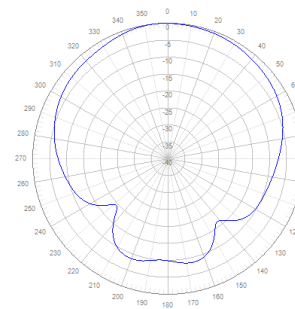

Electrical				
Frequency Band, MHz	698–800	800–960	1710–2200	2200–2700
Horizontal Beamwidth, degrees	90	83	70	88
Vertical Beamwidth, degrees	72	53	50	50
Gain, dBi	6	6	7	7
VSWR/Return Loss, dB	1.5/11.7	1.5/14.0	1.5/14.0	1.5/14.0
Impedance	50 ohm			
Polarization	Vertical			

Patterns

698MHz

960MHz

1710MHz

2600MHz

Azimuth

698MHz

960MHz

1710MHz

2600MHz

Elevation

Engineering Drawings