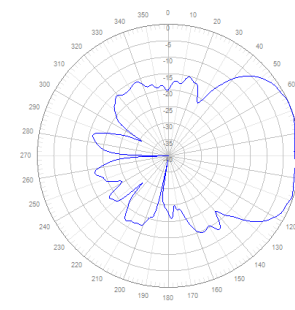

Electrical				
Frequency Band, MHz	698–800	800–960	1710–2200	2200–2700
Horizontal Beamwidth, degrees	90	83	70	88
Vertical Beamwidth, degrees	72	53	50	50
Gain, dBi	6	6	7	7
VSWR/Return Loss, dB	1.5/11.7	1.5/14.0	1.5/14.0	1.5/14.0
Impedance	50 ohm			
Polarization	Vertical			

Patterns

698MHz

960MHz

1710MHz

2600MHz

Azimuth

698MHz

960MHz

1710MHz

2600MHz

Elevation

Engineering Drawings