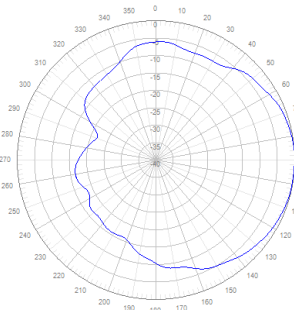

Electrical				
Frequency Band, MHz	698–800	800–960	1710–2200	2200–2700
Horizontal Beamwidth, degrees	90	83	70	88
Vertical Beamwidth, degrees	72	53	50	50
Gain, dBi	6	6	7	7
VSWR/Return Loss, dB	1.5/11.7	1.5/14.0	1.5/14.0	1.5/14.0
Impedance	50 ohm			
Polarization	Vertical			

Patterns

698MHz

960MHz

1710MHz

2600MHz

Azimuth

698MHz

960MHz

1710MHz

2600MHz

Elevation

Engineering Drawings