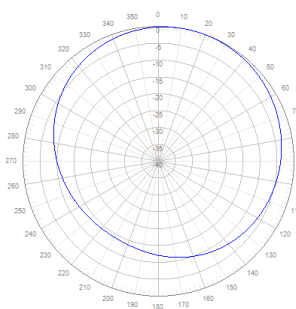

698-2700MHz Directional Panel Antenna

Model No.: IWM0-080V07NB

- Wideband frequency range: AWS 700, CDMA 800/1900, GSM 900/1800, UMTS, LTE and WiMAX.
- Consistent pattern over frequency.
- Low VSWR

Product Specifications:

Electrical				
Frequency Band, MHz	698–800	800–960	1710–2200	2200–2700
Horizontal Beamwidth, degrees	90	83	70	88
Vertical Beamwidth, degrees	72	53	50	50
Gain, dBi	6	6	7	7
VSWR/Return Loss, dB	1.5/11.7	1.5/14.0	1.5/14.0	1.5/14.0
Impedance	50 ohm			
Polarization	Vertical			

Mechanical	
Mounting Type	4-hole wall mounting plate
Number of Ports, all types	N-Female
Radome Color	White
Radome Material	ABS, UV resistant
Net size, Length*Width*Depth	262*180*66mm
Operating Temperature	-40 °C to +70 °C (-40 °F to +158 °F)
Relative Humidity	0 to 100%

Patterns

698MHz

960MHz

1710MHz

2600MHz

Azimuth

698MHz

960MHz