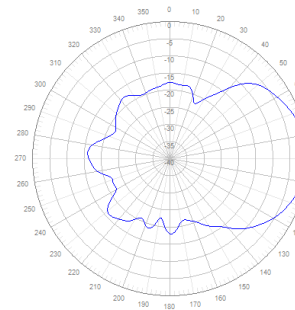

Electrical				
Frequency Band, MHz	698–800	800–960	1710–2200	2200–2700
Horizontal Beamwidth, degrees	90	83	70	88
Vertical Beamwidth, degrees	72	53	50	50
Gain, dBi	6	6	7	7
VSWR/Return Loss, dB	1.5/11.7	1.5/14.0	1.5/14.0	1.5/14.0
Impedance	50 ohm			
Polarization	Vertical			

Patterns

698MHz

960MHz

1710MHz

2600MHz

Azimuth

698MHz

960MHz

1710MHz

2600MHz

Elevation

Engineering Drawings