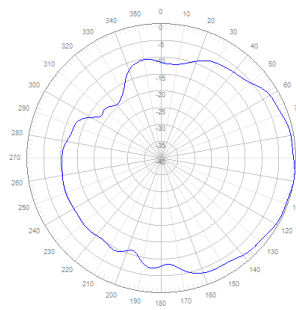

Electrical				
Frequency Band, MHz	698–800	800–960	1710–2200	2200–2700
Horizontal Beamwidth, degrees	90	83	70	88
Vertical Beamwidth, degrees	72	53	50	50
Gain, dBi	6	6	7	7
VSWR/Return Loss, dB	1.5/11.7	1.5/14.0	1.5/14.0	1.5/14.0
Impedance	50 ohm			
Polarization	Vertical			

Patterns

698MHz

960MHz

1710MHz

2600MHz

Azimuth

698MHz

960MHz

1710MHz

2600MHz

Elevation

Engineering Drawings