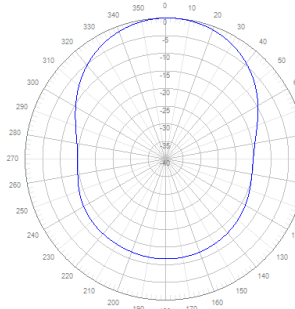

Electrical				
Frequency Band, MHz	698–800	800–960	1710–2200	2200–2700
Horizontal Beamwidth, degrees	90	83	70	88
Vertical Beamwidth, degrees	72	53	50	50
Gain, dBi	6	6	7	7
VSWR/Return Loss, dB	1.5/11.7	1.5/14.0	1.5/14.0	1.5/14.0
Impedance	50 ohm			
Polarization	Vertical			

Mechanical	
Mounting Type	4-hole wall mounting plate
Number of Ports, all types	N-Female
Radome Color	White
Radome Material	ABS, UV resistant
Net size, Length*Width*Depth	262*180*66mm
Operating Temperature	-40 °C to +70 °C (-40 °F to +158 °F)
Relative Humidity	0 to 100%

Patterns

698MHz

960MHz

1710MHz

2600MHz

Azimuth

698MHz

960MHz