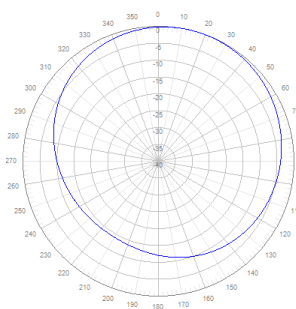

698-2700MHz Directional Panel Antenna

Model No.: IWM0-080V07NB53

- Wideband frequency range: AWS 700, CDMA 800/1900, GSM 900/1800, UMTS, LTE and WiMAX.
- Low PIM, -153dBc guaranteed
- Consistent pattern over frequency.
- Low VSWR

Product Specifications:

Electrical				
Frequency Band, MHz	698–800	800–960	1710–2200	2200–2700
Horizontal Beamwidth, degrees	90	83	70	88
Vertical Beamwidth, degrees	72	53	50	50
Gain, dBi	6	6	7	7
VSWR/Return Loss, dB	1.5/11.7	1.5/14.0	1.5/14.0	1.5/14.0
PIM 3rd , @ 2*20W, dBc	-153			
Impedance	50 ohm			
Polarization	Vertical			

Mechanical	
Mounting Type	4-hole wall mounting plate
Number of Ports, all types	N-Female
Radome Color	White
Radome Material	ABS, UV resistant
Net size, Length*Width*Depth	262*180*66mm
Operating Temperature	-40 °C to +70 °C (-40 °F to +158 °F)
Relative Humidity	0 to 100%

Patterns

698MHz

960MHz

1710MHz

2600MHz

Azimuth

698MHz

960MHz