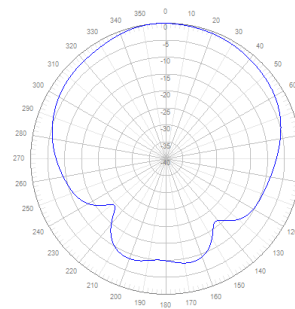

Product Specifications:

Electrical				
Frequency Band, MHz	698–800	800–960	1710–2200	2200–2700
Horizontal Beamwidth, degrees	90	83	70	88
Vertical Beamwidth, degrees	72	53	50	50
Gain, dBi	6	6	7	7
VSWR/Return Loss, dB	1.5/11.7	1.5/14.0	1.5/14.0	1.5/14.0
PIM 3rd , @ 2*20W, dBc	-153			
Impedance	50 ohm			
Polarization	Vertical			

Patterns

698MHz

960MHz

1710MHz

2600MHz

Azimuth

698MHz

960MHz

1710MHz

2600MHz

Elevation

Engineering Drawings