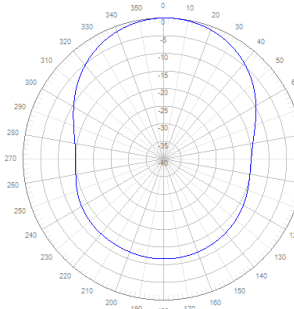

Product Specifications:

Electrical				
Frequency Band, MHz	698–800	800–960	1710–2200	2200–2700
Horizontal Beamwidth, degrees	90	83	70	88
Vertical Beamwidth, degrees	72	53	50	50
Gain, dBi	6	6	7	7
VSWR/Return Loss, dB	1.5/11.7	1.5/14.0	1.5/14.0	1.5/14.0
PIM 3rd , @ 2*20W, dBc	-153			
Impedance	50 ohm			
Polarization	Vertical			

Mechanical	
Mounting Type	4-hole wall mounting plate
Number of Ports, all types	N-Female
Radome Color	White
Radome Material	ABS, UV resistant
Net size, Length*Width*Depth	262*180*66mm
Operating Temperature	-40 °C to +70 °C (-40 °F to +158 °F)
Relative Humidity	0 to 100%

Patterns

698MHz

960MHz

1710MHz

2600MHz

Azimuth

698MHz

960MHz