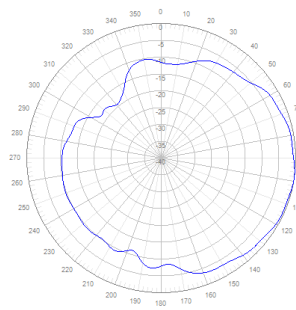

Product Specifications:

Electrical				
Frequency Band, MHz	698–800	800–960	1710–2200	2200–2700
Horizontal Beamwidth, degrees	90	83	70	88
Vertical Beamwidth, degrees	72	53	50	50
Gain, dBi	6	6	7	7
VSWR/Return Loss, dB	1.5/11.7	1.5/14.0	1.5/14.0	1.5/14.0
PIM 3rd , @ 2*20W, dBc	-153			
Impedance	50 ohm			
Polarization	Vertical			

Patterns

698MHz

960MHz

1710MHz

2600MHz

Azimuth

698MHz

960MHz

1710MHz

2600MHz

Elevation

Engineering Drawings