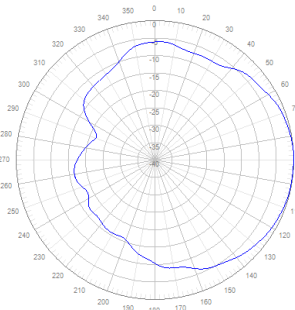

Product Specifications:

Electrical				
Frequency Band, MHz	698–800	800–960	1710–2200	2200–2700
Horizontal Beamwidth, degrees	90	83	70	88
Vertical Beamwidth, degrees	72	53	50	50
Gain, dBi	6	6	7	7
VSWR/Return Loss, dB	1.5/11.7	1.5/14.0	1.5/14.0	1.5/14.0
PIM 3rd , @ 2*20W, dBc	-153			
Impedance	50 ohm			
Polarization	Vertical			

Patterns

698MHz

960MHz

1710MHz

2600MHz

Azimuth

698MHz

960MHz

1710MHz

2600MHz

Elevation

Engineering Drawings