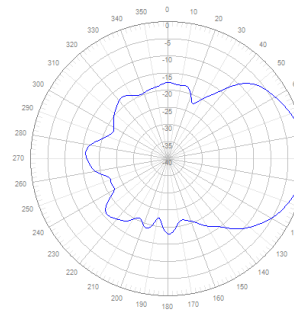

Product Specifications:

Electrical				
Frequency Band, MHz	698–800	800–960	1710–2200	2200–2700
Horizontal Beamwidth, degrees	90	83	70	88
Vertical Beamwidth, degrees	72	53	50	50
Gain, dBi	6	6	7	7
VSWR/Return Loss, dB	1.5/11.7	1.5/14.0	1.5/14.0	1.5/14.0
PIM 3rd , @ 2*20W, dBc	-153			
Impedance	50 ohm			
Polarization	Vertical			

Patterns

698MHz

960MHz

1710MHz

2600MHz

Azimuth

698MHz

960MHz

1710MHz

2600MHz

Elevation

Engineering Drawings