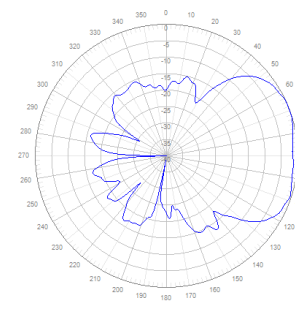

Product Specifications:

Electrical				
Frequency Band, MHz	698–800	800–960	1710–2200	2200–2700
Horizontal Beamwidth, degrees	90	83	70	88
Vertical Beamwidth, degrees	72	53	50	50
Gain, dBi	6	6	7	7
VSWR/Return Loss, dB	1.5/11.7	1.5/14.0	1.5/14.0	1.5/14.0
PIM 3rd , @ 2*20W, dBc	-153			
Impedance	50 ohm			
Polarization	Vertical			

Patterns

698MHz

960MHz

1710MHz

2600MHz

Azimuth

698MHz

960MHz

1710MHz

2600MHz

Elevation

Engineering Drawings