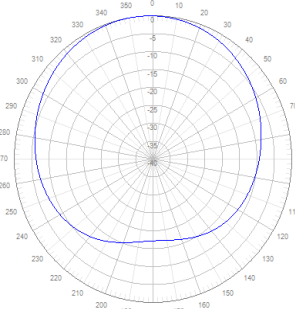

698-2700MHz Directional Panel Antenna

Model No.: IWM0-080V07NB53

- Wideband frequency range: AWS 700, CDMA 800/1900, GSM 900/1800, UMTS, LTE and WiMAX.
- Low PIM, -153dBc guaranteed
- Consistent pattern over frequency.
- Low VSWR

Product Specifications:

Electrical				
Frequency Band, MHz	698–800	800–960	1710–2200	2200–2700
Horizontal Beamwidth, degrees	90	83	70	88
Vertical Beamwidth, degrees	72	53	50	50
Gain, dBi	6	6	7	7
VSWR/Return Loss, dB	1.5/11.7	1.5/14.0	1.5/14.0	1.5/14.0
PIM 3rd , @ 2*20W, dBc	-153			
Impedance	50 ohm			
Polarization	Vertical			

Patterns

698MHz

960MHz

1710MHz

2600MHz

Azimuth

698MHz

960MHz