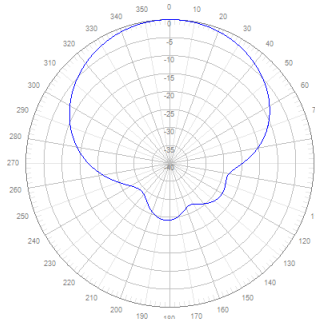

698-2700MHz MIMO Directional Panel Antenna

Model No.: IDA0-070X08NA

- Wideband frequency range: AWS 700, CDMA 800/1900, GSM 900/1800, UMTS, LTE and WiMAX.
- Low PIM, -153dBc guaranteed
- Consistent pattern over frequency.

Product Specifications:

Electrical				
Frequency Band, MHz	698–800	801–960	1710–2200	2201–2700
Horizontal Beamwidth, degrees	73	73	70	65
Vertical Beamwidth, degrees	70	65	60	70
Gain, dBi	7	7	8	8
VSWR/Return Loss, dB	1.5/14	1.5/14.0	1.5/14.0	1.5/14.0
3 rd PIM, @ 2*20W, dBc	-153			
Impedance	50 ohm			
Polarization	Vertical			

Mechanical	
Mounting Type	4-hole wall mounting plate
Number of Ports, all types	N-Female * 2
Radome Color	White
Radome Material	ABS, UV resistant
Net size, Length*Width*Depth	318*210*72.5mm
Operating Temperature	-40 °C to +70 °C (-40 °F to +158 °F)
Relative Humidity	0 to 100%

Patterns

698MHz

960MHz

1710MHz

2600MHz

Azimuth

698MHz

960MHz