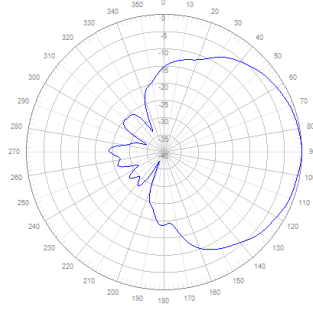

Product Specifications:

Electrical				
Frequency Band, MHz	698–800	801–960	1710–2200	2201–2700
Horizontal Beamwidth, degrees	73	73	70	65
Vertical Beamwidth, degrees	70	65	60	70
Gain, dBi	7	7	8	8
VSWR/Return Loss, dB	1.5/14	1.5/14.0	1.5/14.0	1.5/14.0
3 rd PIM, @ 2*20W, dBc	-153			
Impedance	50 ohm			
Polarization	Vertical			

Patterns

698MHz

960MHz

1710MHz

2600MHz

Azimuth

698MHz

960MHz

1710MHz

2600MHz

Elevation

Engineering Drawings