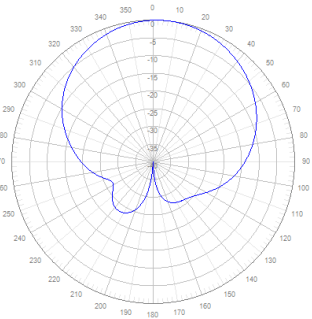

Product Specifications:

Electrical				
Frequency Band, MHz	698–800	801–960	1710–2200	2201–2700
Horizontal Beamwidth, degrees	73	73	70	65
Vertical Beamwidth, degrees	70	65	60	70
Gain, dBi	7	7	8	8
VSWR/Return Loss, dB	1.5/14	1.5/14.0	1.5/14.0	1.5/14.0
3 rd PIM, @ 2*20W, dBc	-153			
Impedance	50 ohm			
Polarization	Vertical			

Patterns

698MHz

960MHz

1710MHz

2600MHz

Azimuth

698MHz

960MHz