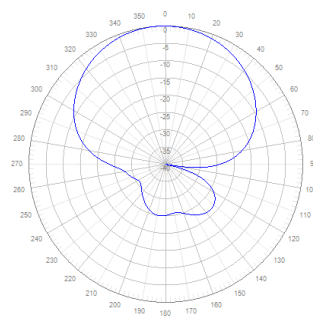

Product Specifications:

Electrical				
Frequency Band, MHz	698–800	801–960	1710–2200	2201–2700
Horizontal Beamwidth, degrees	73	73	70	65
Vertical Beamwidth, degrees	70	65	60	70
Gain, dBi	7	7	8	8
VSWR/Return Loss, dB	1.5/14	1.5/14.0	1.5/14.0	1.5/14.0
3 rd PIM, @ 2*20W, dBc	-153			
Impedance	50 ohm			
Polarization	Vertical			

Mechanical	
Mounting Type	4-hole wall mounting plate
Number of Ports, all types	N-Female * 2
Radome Color	White
Radome Material	ABS, UV resistant
Net size, Length*Width*Depth	318*210*72.5mm
Operating Temperature	-40 °C to +70 °C (-40 °F to +158 °F)
Relative Humidity	0 to 100%

Patterns

698MHz

960MHz

1710MHz

2600MHz

Azimuth

698MHz

960MHz