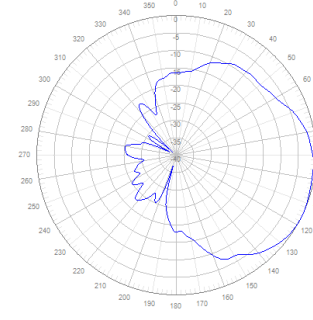

Product Specifications:

Electrical				
Frequency Band, MHz	698–800	801–960	1710–2200	2201–2700
Horizontal Beamwidth, degrees	73	73	70	65
Vertical Beamwidth, degrees	70	65	60	70
Gain, dBi	7	7	8	8
VSWR/Return Loss, dB	1.5/14	1.5/14.0	1.5/14.0	1.5/14.0
3 rd PIM, @ 2*20W, dBc	-153			
Impedance	50 ohm			
Polarization	Vertical			

Patterns

698MHz

960MHz

1710MHz

2600MHz

Azimuth

698MHz

960MHz

1710MHz

2600MHz

Elevation

Engineering Drawings