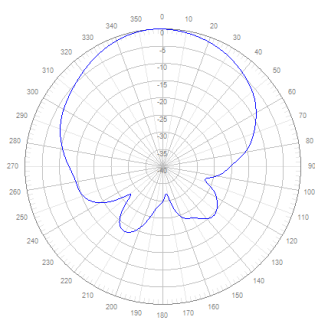

Product Specifications:

Electrical				
Frequency Band, MHz	698–800	801–960	1710–2200	2201–2700
Horizontal Beamwidth, degrees	73	73	70	65
Vertical Beamwidth, degrees	70	65	60	70
Gain, dBi	7	7	8	8
VSWR/Return Loss, dB	1.5/14	1.5/14.0	1.5/14.0	1.5/14.0
3 rd PIM, @ 2*20W, dBc	-153			
Impedance	50 ohm			
Polarization	Vertical			

Patterns

698MHz

960MHz

1710MHz

2600MHz

Azimuth

698MHz

960MHz

1710MHz

2600MHz

Elevation

Engineering Drawings