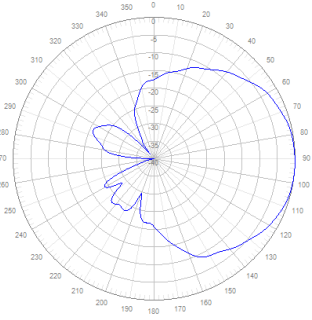

Product Specifications:

Electrical				
Frequency Band, MHz	698–800	801–960	1710–2200	2201–2700
Horizontal Beamwidth, degrees	73	73	70	65
Vertical Beamwidth, degrees	70	65	60	70
Gain, dBi	7	7	8	8
VSWR/Return Loss, dB	1.5/14	1.5/14.0	1.5/14.0	1.5/14.0
3 rd PIM, @ 2*20W, dBc	-153			
Impedance	50 ohm			
Polarization	Vertical			

Patterns

698MHz

960MHz

1710MHz

2600MHz

Azimuth

698MHz

960MHz

1710MHz

2600MHz

Elevation

Engineering Drawings