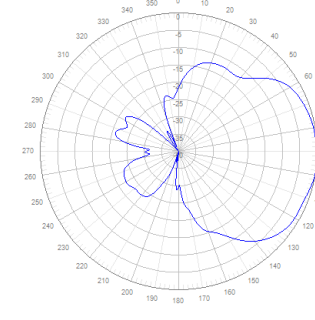

Product Specifications:

Electrical				
Frequency Band, MHz	698–800	801–960	1710–2200	2201–2700
Horizontal Beamwidth, degrees	73	73	70	65
Vertical Beamwidth, degrees	70	65	60	70
Gain, dBi	7	7	8	8
VSWR/Return Loss, dB	1.5/14	1.5/14.0	1.5/14.0	1.5/14.0
3 rd PIM, @ 2*20W, dBc	-153			
Impedance	50 ohm			
Polarization	Vertical			

Patterns

698MHz

960MHz

1710MHz

2600MHz

Azimuth

698MHz

960MHz

1710MHz

2600MHz

Elevation

Engineering Drawings