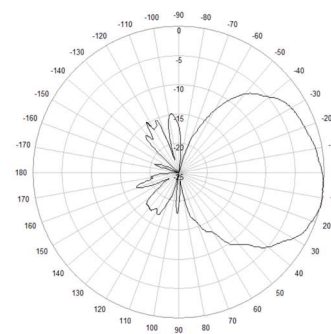

## 698-2700MHz Log-periodic Antenna

Model No.: HD-LG-DV034708090-00NF

- Wideband frequency range: AWS 700, CDMA 800/1900, GSM 900/1800, UMTS and LTE
- IP65 for outdoor application
- 4.3-10 connector available

### Product Specifications:

Electrical			
Frequency Band, MHz	698–800	801–960	1710–2700
Horizontal Beam Width, degrees	90 ± 15		75 ± 15
Vertical Beam Width, degrees	75		60
Gain, dBi	8 ± 1		9 ± 1
VSWR/Return Loss, dB	1.8 / 11	1.5 / 14	1.5 / 14
F/B Ratio, dB	11		14
PIM 3 <sup>rd</sup> , dBm @ 2*33dBm	-107		
Impedance	50 ohm		
Polarization	Vertical		

Mechanical	
Mounting Type	Pole Mounting
Number of Ports, all types	N-Female * 1
Radome Color	White
Radome Material	ABS
Net size, Length*Width*Depth	294 * 210 * 65mm
Net weight, g	620
Operating Temperature	-55 °C to +60 °C
Relative Humidity	0 to 95%

Horizontal beamwidth

Vertical beamwidth