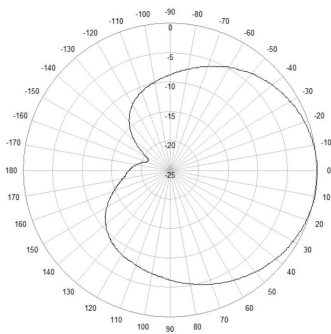

## 698-2700MHz Log-periodic Antenna

Model No.: HD-LG-DV034708090-00NF

- Wideband frequency range: AWS 700, CDMA 800/1900, GSM 900/1800, UMTS and LTE
- IP65 for outdoor application
- 4.3-10 connector available

### Product Specifications:

Electrical			
Frequency Band, MHz	698–800	801–960	1710–2700
Horizontal Beam Width, degrees	90 ± 15		75 ± 15
Vertical Beam Width, degrees	75		60
Gain, dBi	8 ± 1		9 ± 1
VSWR/Return Loss, dB	1.8 / 11	1.5 / 14	1.5 / 14
F/B Ratio, dB	11		14
PIM 3 <sup>rd</sup> , dBm @ 2*33dBm	-107		
Impedance	50 ohm		
Polarization	Vertical		

Mechanical	
Mounting Type	Pole Mounting
Number of Ports, all types	N-Female * 1
Radome Color	White
Radome Material	ABS
Net size, Length*Width*Depth	294 * 210 * 65mm
Net weight, g	620
Operating Temperature	-55 °C to +60 °C
Relative Humidity	0 to 95%

Horizontal beamwidth

Vertical beamwidth