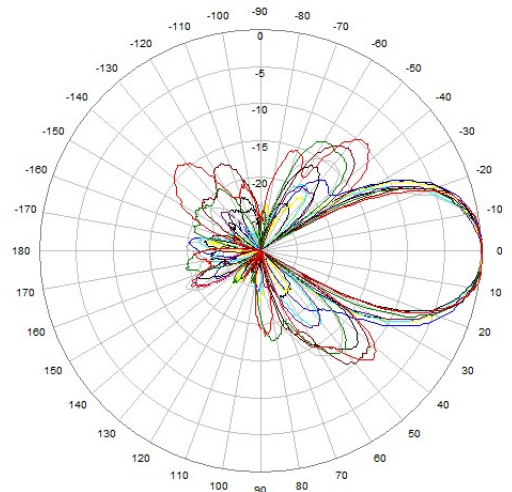

### Product Specifications:

Electrical		
Frequency Band, MHz	698-960	1695-2700
Horizontal Beam Width, degrees	65	55
Vertical Beam Width, degrees	30	30
Gain, dBi	10	11
F/B Ratio, 180° ± 30°, Db	≥ 18	≥ 20
VSWR/Return Loss, Db	1.8 / 11	
Maximum input power, watts	150	
PIM 3rd, dBc @ 2*43dBm	-153	
Impedance	50 ohm	
Polarization	Vertical	

## Patterns

698-960MHz

1710-2700MHz

### Beamwidth-V

698-960MHz

1710-2700

### Beamwidth-H