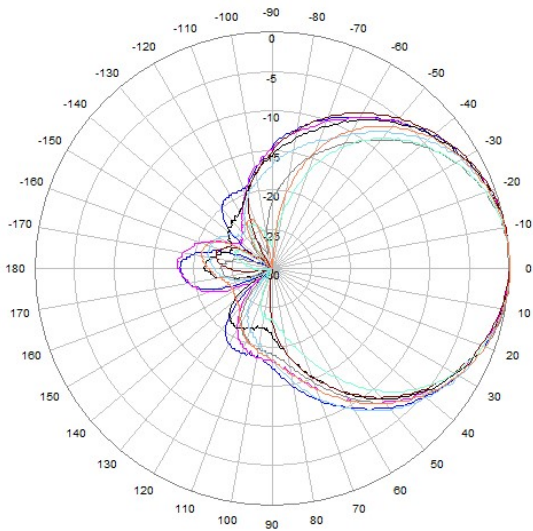

### Product Specifications:

Electrical		
Frequency Band, MHz	698-960	1695-2700
Horizontal Beam Width, degrees	65	55
Vertical Beam Width, degrees	30	30
Gain, dBi	10	11
F/B Ratio, 180° ± 30°, Db	≥ 18	≥ 20
VSWR/Return Loss, Db	1.8 / 11	
Maximum input power, watts	150	
PIM 3rd, dBc @ 2*43dBm	-153	
Impedance	50 ohm	
Polarization	Vertical	

## Patterns

698-960MHz

1710-2700MHz

### Beamwidth-V

698-960MHz

1710-2700

### Beamwidth-H