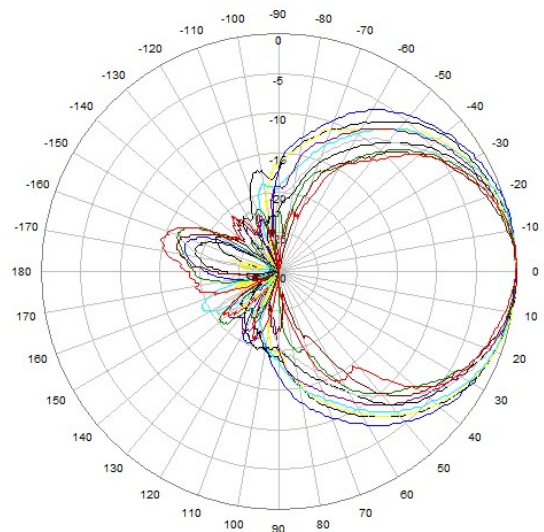

### Product Specifications:

Electrical		
Frequency Band, MHz	698-960	1695-2700
Horizontal Beam Width, degrees	65	55
Vertical Beam Width, degrees	30	30
Gain, dBi	10	11
F/B Ratio, 180° ± 30°, Db	≥ 18	≥ 20
VSWR/Return Loss, Db	1.8 / 11	
Maximum input power, watts	150	
PIM 3rd, dBc @ 2*43dBm	-153	
Impedance	50 ohm	
Polarization	Vertical	

## Patterns

698-960MHz

1710-2700MHz

### Beamwidth-V

698-960MHz

1710-2700

### Beamwidth-H