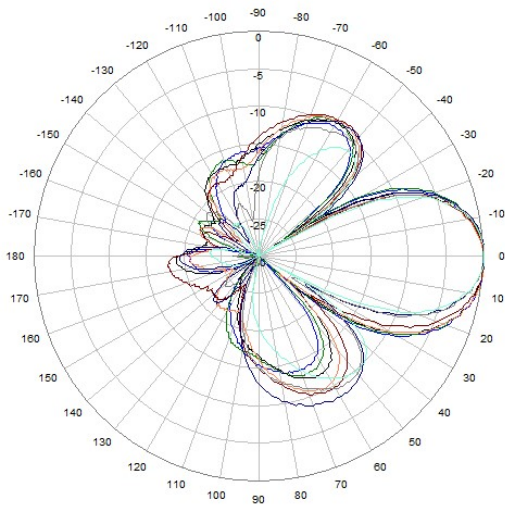

Patterns

698-960MHz