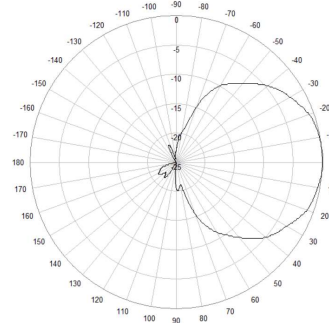

698-2700MHz Log-periodic Antenna

Model No.: HD-LG-DV034709070-00NF

- Wideband frequency range: AWS 700, CDMA 800/1900, GSM 900/1800, UMTS and LTE
- IP65 for outdoor application
- Connector options: N type and 4.3-10

Product Specifications:

Electrical			
Frequency Band, MHz	698–800	801–960	1710–2700
Horizontal Beam Width, degrees	75 ± 15		60 ± 15
Vertical Beam Width, degrees	55		50
Gain, dBi	9 ± 1		10 ± 1
VSWR/Return Loss, dB	1.8 / 11	1.5 / 14	1.5 / 14
F/B Ratio, dB	12		15
PIM 3 rd , dBm @ 2*33dBm	-107		
Impedance	50 ohm		
Polarization	Vertical		

Mechanical	
Mounting Type	Pole Mount
Number of Ports, all types	1
Radome Color	White
Radome Material	ABS
Net size, Length*Width*Depth	400 * 210 * 65mm
Net weight, g	695
Operating Temperature	-40 °C to +60 °C
Relative Humidity	0 to 100%

Horizontal beamwidth

Vertical beamwidth