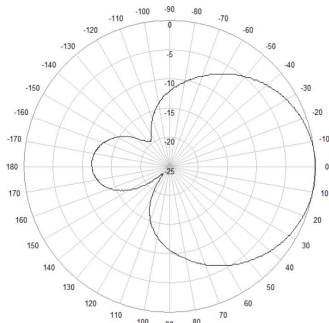

698-2700MHz Log-periodic Antenna

Model No.: HD-LG-DV034709070-00NF

- Wideband frequency range: AWS 700, CDMA 800/1900, GSM 900/1800, UMTS and LTE
- IP65 for outdoor application
- Connector options: N type and 4.3-10

Product Specifications:

Electrical			
Frequency Band, MHz	698–800	801–960	1710–2700
Horizontal Beam Width, degrees	75 ± 15		60 ± 15
Vertical Beam Width, degrees	55		50
Gain, dBi	9 ± 1		10 ± 1
VSWR/Return Loss, dB	1.8 / 11	1.5 / 14	1.5 / 14
F/B Ratio, dB	12		15
PIM 3 rd , dBm @ 2*33dBm	-107		
Impedance	50 ohm		
Polarization	Vertical		

Mechanical	
Mounting Type	Pole Mount
Number of Ports, all types	1
Radome Color	White
Radome Material	ABS
Net size, Length*Width*Depth	400 * 210 * 65mm
Net weight, g	695
Operating Temperature	-40 °C to +60 °C
Relative Humidity	0 to 100%

Horizontal beamwidth

Vertical beamwidth