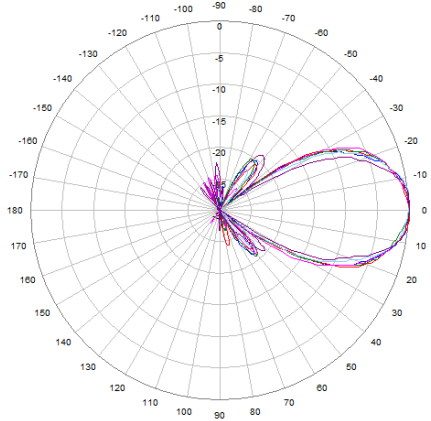

Patterns

Horizontal